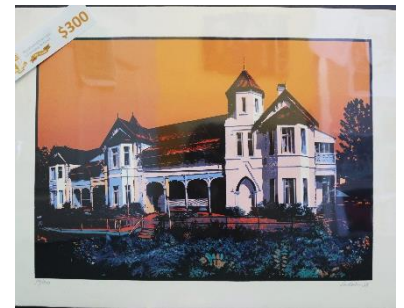

Rockhampton Girls Grammar School

PETER INDANS PRINTS OF PATERSON HOUSE

Very limited edition prints of Paterson House, sadly now the artist has passed away. Each print is mounted on a backboard to prevent cracking by Mi-Art.

Purchase choices are

- Museum grade cotton rag Fome-core backing and clear plastic shrink wrap.

\$300

- Double matt Conservation grade, Museum grade Cotton rag Fome-core backing with clear plastic shrink wrap.

\$450

- Framed print consisting of Double Matt Conservation grade, Museum grade Cotton rag Fome-core backing, Tru-View Conservation Clear glass (99% UV cut out) and a heritage style Frame to suite.

\$650